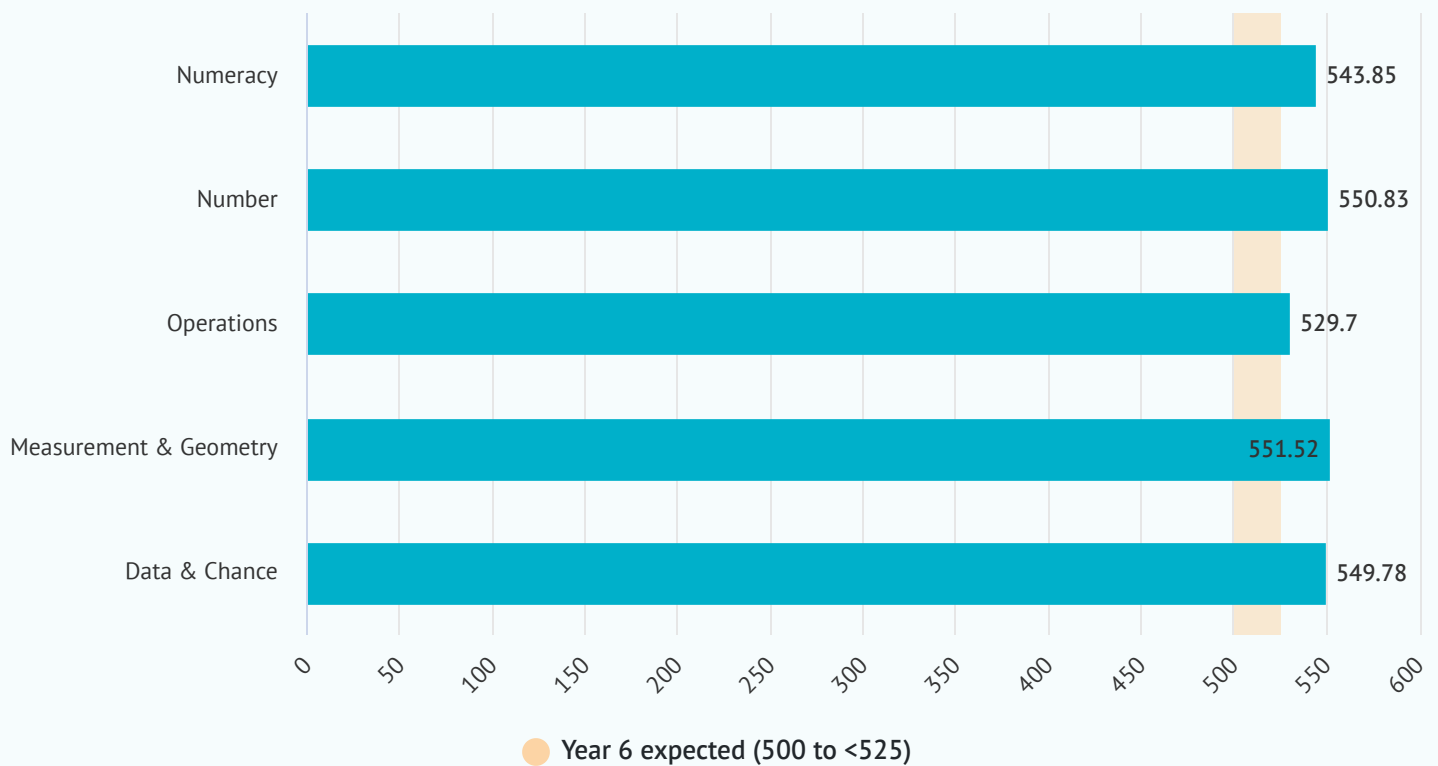

Year 6 numeracy performance by strand

Figure CNF6.3

Year 6 Numeracy performance by strand

Category	Year 6
Numeracy	543.85
Number	550.83
Operations	529.7
Measurement & Geometry	551.52
Data & Chance	549.78

Mean scores of Year 6 students by domain and strands, Tokelau, PILNA 2021

The average numeracy strand performance for year six students in Tokelau is shown in Figure CNF6.3. There was little variation in the average scores of the numeracy strands with one exception: the 'Operations' strand saw a lower level of performance than the others. This shows that this year six cohort had mostly consistent performance across the four numeracy strands but the overall numeracy score may have been disproportionately influenced by lower scores in the 'Operations' strand.